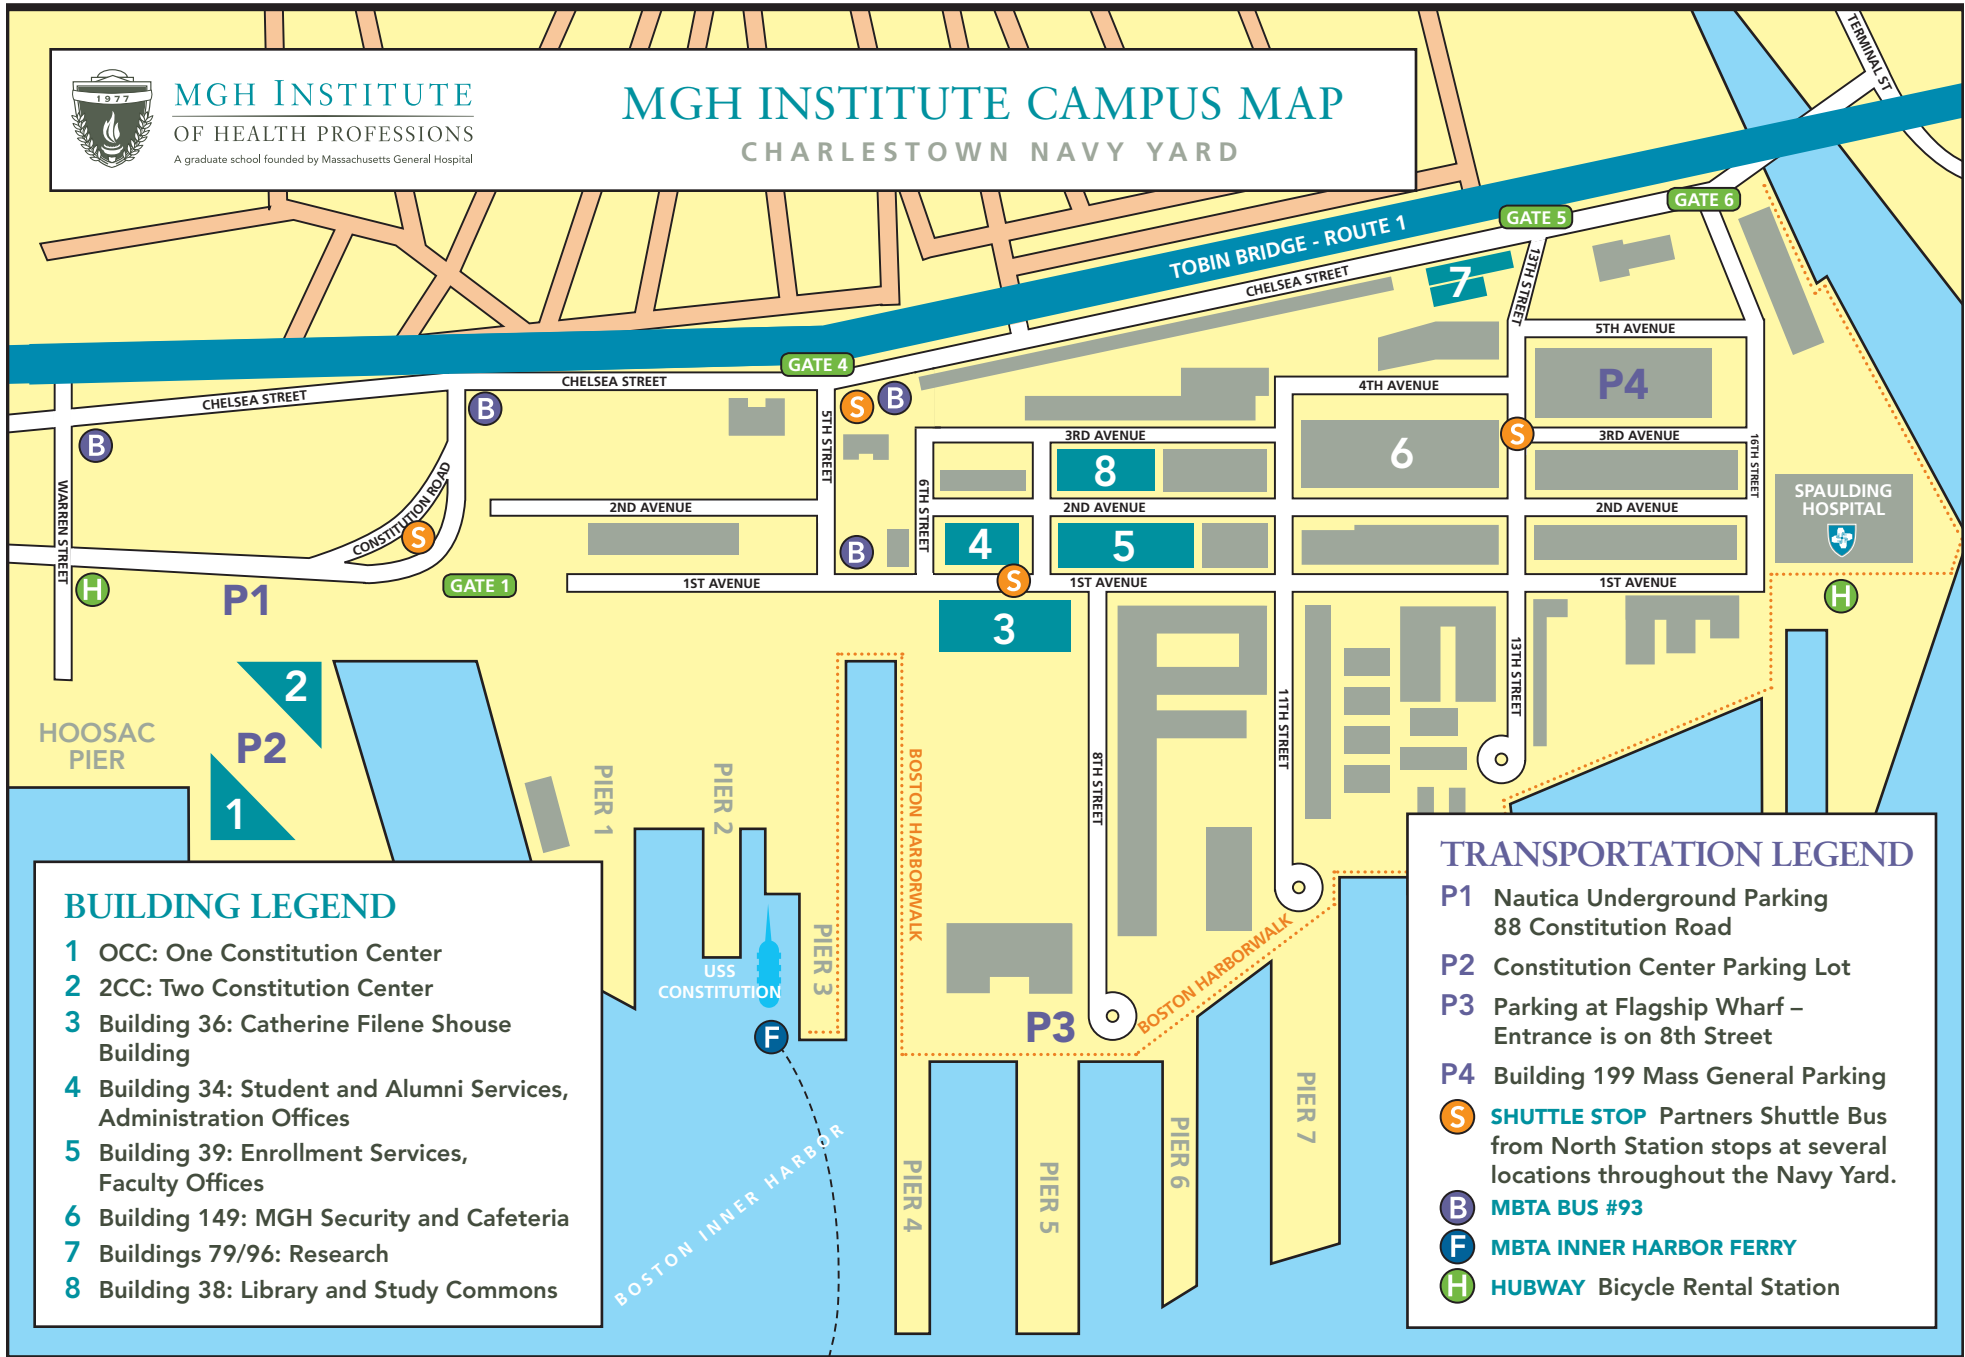

MGH INSTITUTE
OF HEALTH PROFESSIONS
A graduate school founded by Massachusetts General Hospital

MGH INSTITUTE CAMPUS MAP

CHARLESTOWN NAVY YARD

BUILDING LEGEND

- 1 OCC: One Constitution Center
- 2 2CC: Two Constitution Center
- 3 Building 36: Catherine Filene Shouse Building
- 4 Building 34: Student and Alumni Services, Administration Offices
- 5 Building 39: Enrollment Services, Faculty Offices
- 6 Building 149: MGH Security and Cafeteria
- 7 Buildings 79/96: Research
- 8 Building 38: Library and Study Commons

TRANSPORTATION LEGEND

- P1** Nautica Underground Parking
88 Constitution Road
- P2** Constitution Center Parking Lot
- P3** Parking at Flagship Wharf –
Entrance is on 8th Street
- P4** Building 199 Mass General Parking
- S** SHUTTLE STOP Partners Shuttle Bus
from North Station stops at several
locations throughout the Navy Yard.
- B** MBTA BUS #93
- F** MBTA INNER HARBOR FERRY
- H** HUBWAY Bicycle Rental Station